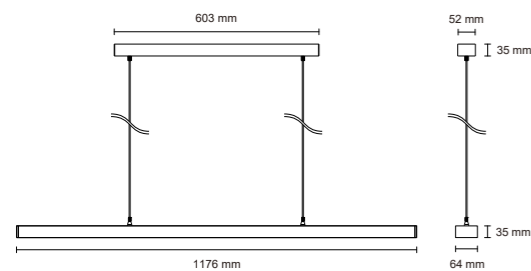

Dimensions | Suspension set included