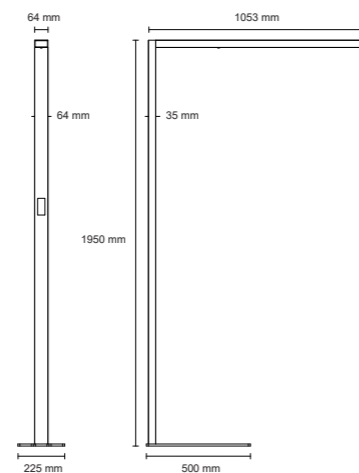

Product information

Dimensions

Input voltage	AC100V~270V
Power	80W
Up / Down	55W / 25W
Lumen output	7150lm / 3250lm
Efficiency	130lm / W
UGR	<6
Beam Angle	50°
CCT	4000K
Dimensions	1053 x 64 x 1950mm
Available colour	silver
Certification	CE / ROHS

Product information

Input voltage	AC100V~270V
Power	50W
Up / Down	25W / 25W
Lumen output	2750lm / 2750lm
Efficiency	110lm / W
UGR	<6
Beam Angle	50°
CCT	4000K
Dimensions	1171 x 38 x 65mm
Available colour	silver
Certification	CE / ROHS

Dimensions | Suspension set included

Rinx PENDANT LIGHT

Product information

Input voltage	AC100V~270V
Power	60W
Up / Down	30W / 30W
Lumen output	3600lm / 3600lm
Efficiency	120lm / W
UGR	<6
Beam Angle	50°
CCT	4000K
Dimensions	1176 x 64 x 35mm
Available colour	silver
Certification	CE / ROHS