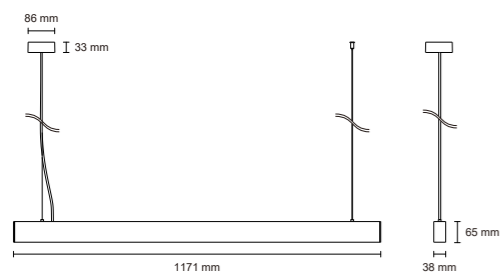

Dimensions | Suspension set included