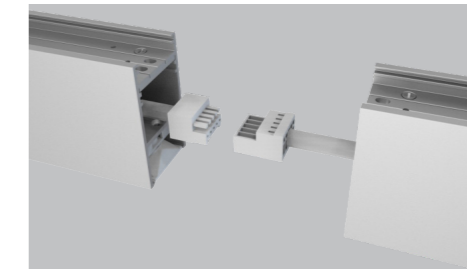

Product information

Dimensions

Input voltage	AC100V~270V
Power	80W
Up / Down	55W / 25W
Lumen output	7150lm / 3250lm
Efficiency	130lm / W
UGR	<6
Beam Angle	50°
CCT	4000K
Dimensions	1053 x 64 x 1950mm
Available colour	silver
Certification	CE / ROHS

Rinx PENDANT LIGHT

Up and down illumination

UGR <6
Up and down illumination.

Linkable

Linkable
The fixtures can be linked electrically.

Rinx Pendant Light

Article No.	Product Name	Lumen Up/Down	Housing Color	CCT	CRI	Cooling	Power	Lens
2.06.0571	Rinx Pendant Light (dimnable)	2750lm/2750 lm	Grey	4000K	>80Ra	Passive	50W	50°