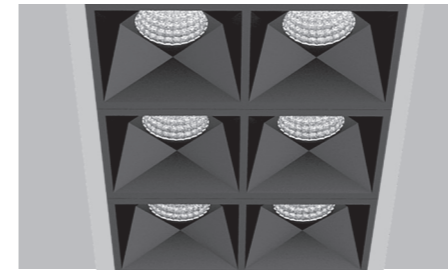

Up and down illumination

UGR <6
Up and down illumination.

Rinx Pendant Light

Article No.	Product Name	Lumen Up/Down	Housing Color	CCT	CRI	Cooling	Power	Lens
2.06.0585	Rinx Pendant Light (1700 mA driver included)	3600lm/3600 lm	Grey	4000K	>80Ra	Passive	60W	50°
2.06.0588	Rinx Pendant Light (1700 mA driver included, DALI dimmable)	3600lm/3600 lm	Grey	4000K	>80Ra	Passive	60W	50°

Available On Request

Article No.	Product Name	Lumen Up/Down	Housing Color	CCT	CRI	Cooling	Power	Lens
2.06.0586	Rinx Pendant Light (1700 mA driver included)	3600lm/3600 lm	White	4000K	>80Ra	Passive	60W	50°
2.06.0587	Rinx Pendant Light (1700 mA driver included)	3600lm/3600 lm	Black	4000K	>80Ra	Passive	60W	50°
2.06.0589	Rinx Pendant Light (1700 mA driver included, DALI dimmable)	3600lm/3600 lm	White	4000K	>80Ra	Passive	60W	50°
2.06.0590	Rinx Pendant Light (1700 mA driver included, DALI dimmable)	3600lm/3600 lm	Black	4000K	>80Ra	Passive	60W	50°